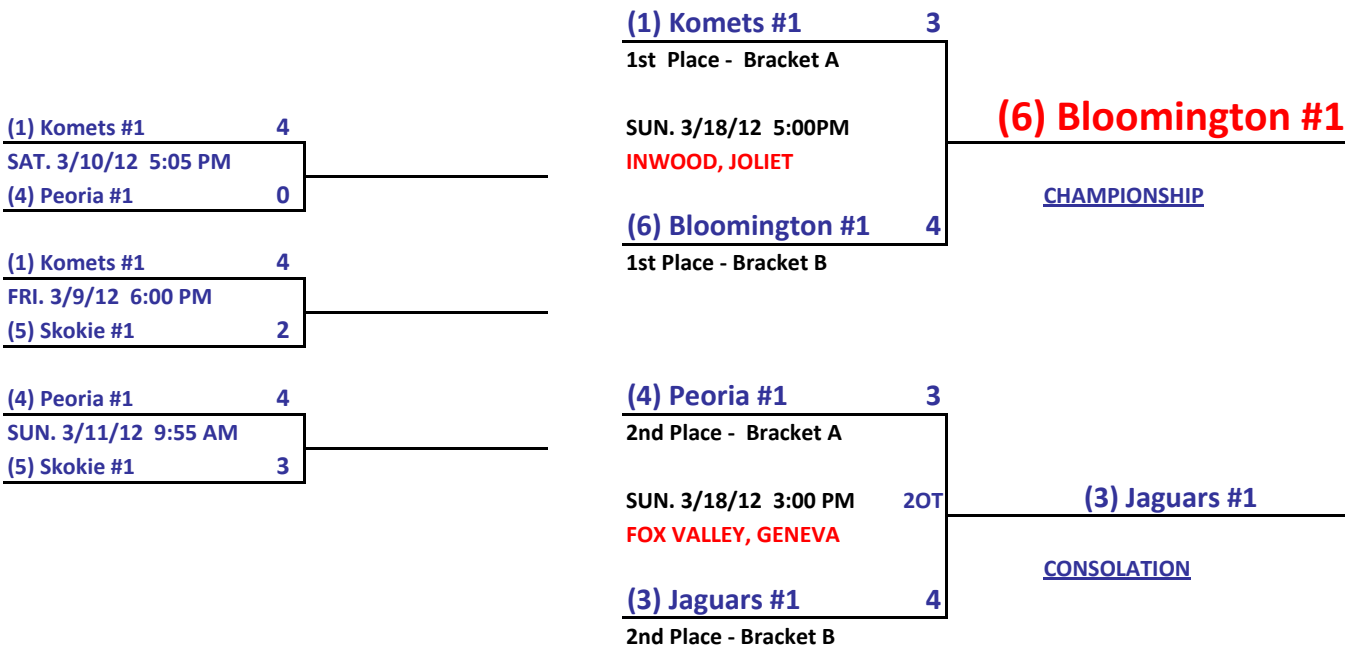

# NORTHERN ILLINOIS HOCKEY LEAGUE / WOLVES CUP TOURNAMENT

Level: MIDGET MAJOR A ELITE

Venue: SKOKIE

## BRACKET A

### BRACKET A RESULTS

(1) Komets #1      2 + 2 = 4 PTS.

(4) Peoria #1      0 + 2 = 2 PTS.

(5) Skokie #1      0 + 0 = 0 PTS.

### BRACKET B RESULTS

(2) Cyclones #1      0 + 0 = 0 PTS.

(3) Jaguars #1      2 + 0 = 2 PTS.

(6) Bloomington #1      2 + 2 = 4 PTS.