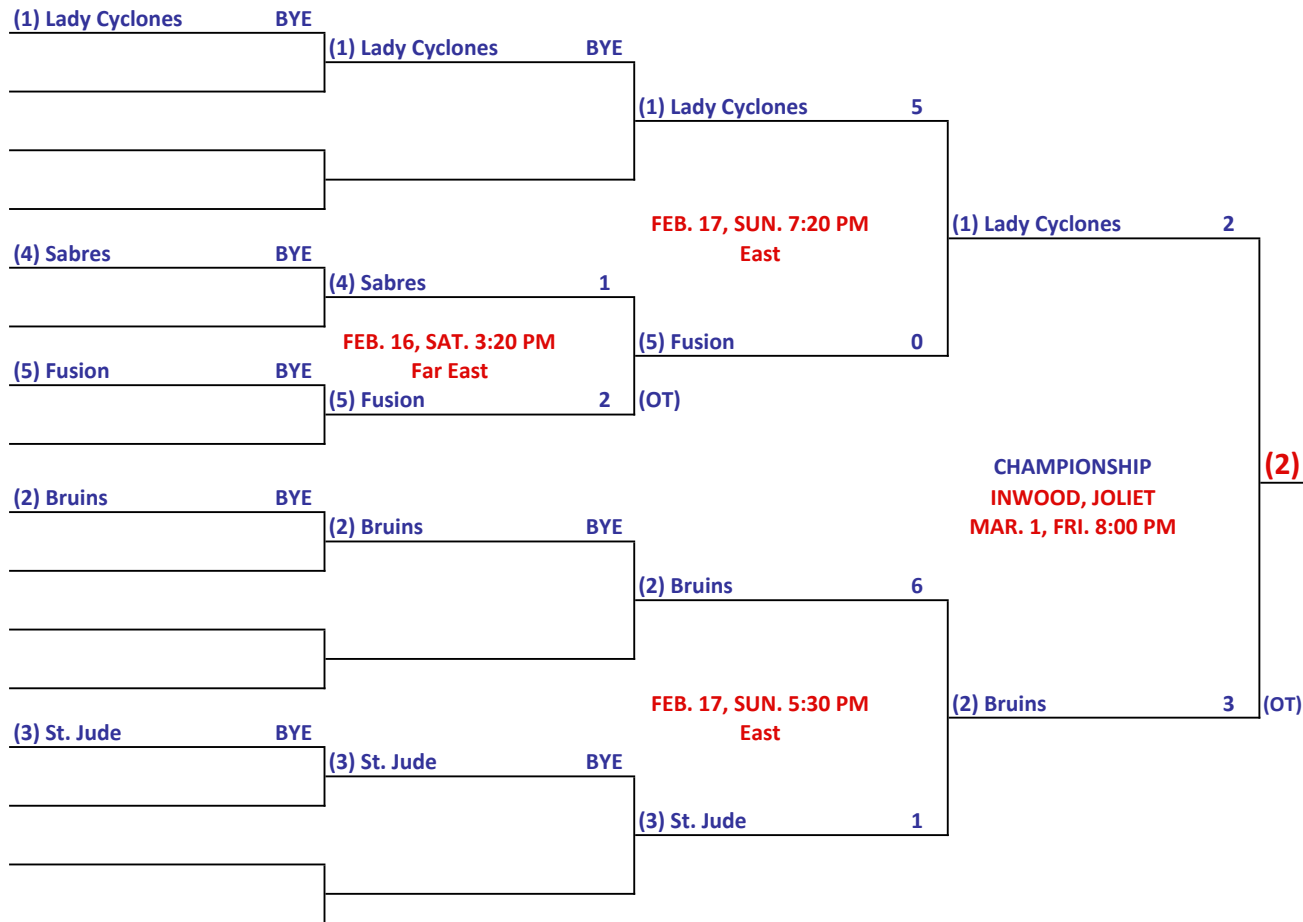

NORTHERN ILLINOIS HOCKEY LEAGUE - BLACKHAWKS TOURNAMENT

LEVEL: **GIRLS 19U GOLD**

VENUE: **Crystal Ice House**

(2) Bruins