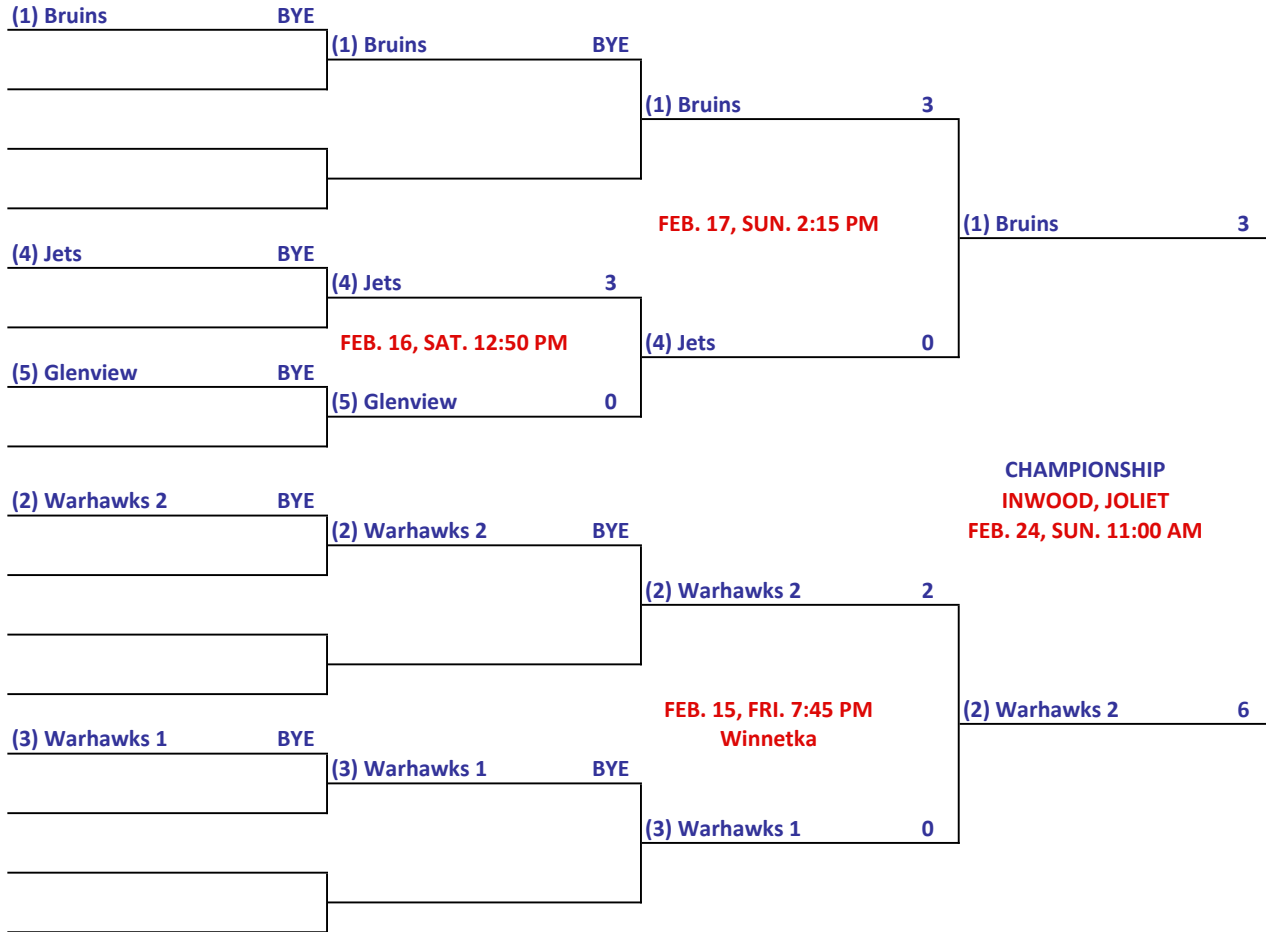

# NORTHERN ILLINOIS HOCKEY LEAGUE - BLACKHAWKS TOURNAMENT

LEVEL: **GIRLS 16U GOLD**

VENUE: **North Shore Ice Arena**

**(2) Warhawks 2**